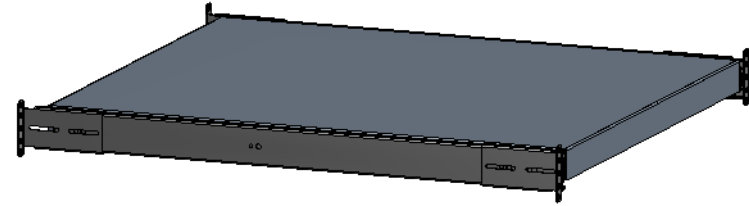

TOP VIEW

| Item Number | Title | Quantity |
|-------------|-------------------------|----------|
| 1 | RS - SOLID SHELF | 1 |
| 2 | SLIDE - 26" FULL TRAVEL | 2 |
| 3 | SLIDE MTG BRACKET | 4 |

PART NUMBERS

| | |
|-------------|-----------------------------|
| RSUS2426BK1 | PAINTED BLACK TEXTURED |
| RSUS2426CG1 | PAINTED GREY/BEIGE TEXTURED |

NOTES

Maximum Weight 120 lb
Some Assembly Required
Slide Assembly Hardware Omitted for Clarity