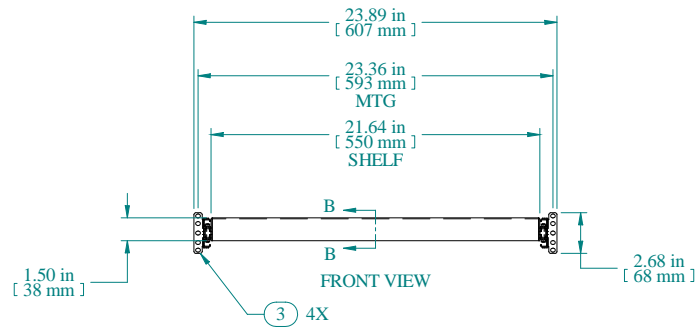

TOP VIEW

| Item Number | Title | Quantity |
|-------------|-------------------------|----------|
| 1 | RS - SOLID SHELF | 1 |
| 2 | SLIDE - 26" FULL TRAVEL | 2 |
| 3 | SLIDE MTG BRACKET | 4 |

PART NUMBERS

| | |
|-------------|-----------------------------|
| RSUS2426BK1 | PAINTED BLACK TEXTURED |
| RSUS2426CG1 | PAINTED GREY/BEIGE TEXTURED |

NOTES

Maximum Weight 120 lb
Some Assembly Required
Slide Assembly Hardware Omitted for Clarity

Data subject to change without notice. Isometric drawing not to scale.