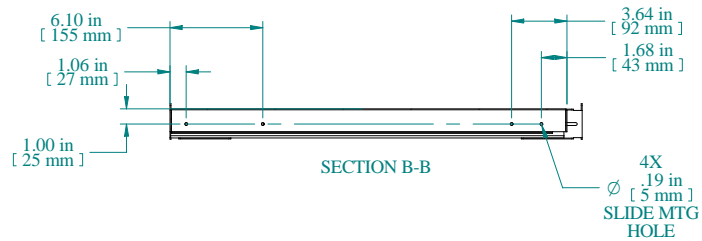

TOP VIEW

| Item Number | Title | Quantity |
|-------------|-------------------------|----------|
| 1 | RS - SOLID SHELF | 1 |
| 2 | SLIDE - 26" FULL TRAVEL | 2 |
| 3 | SLIDE MTG BRACKET | 4 |

PART NUMBERS

| | |
|-------------|-----------------------------|
| RSUS2426BK1 | PAINTED BLACK TEXTURED |
| RSUS2426CG1 | PAINTED GREY/BEIGE TEXTURED |

NOTES

Maximum Weight 120 lb
Some Assembly Required
Slide Assembly Hardware Omitted for Clarity

Data subject to change without notice. Isometric drawing not to scale.