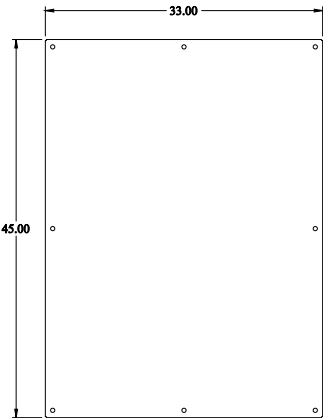

PART No. 1447SN4SSK12
 for more information visit
www.hamfmg.com
 Data subject to change without notice
 Isometric drawing Not to Scale

ISOMETRIC VIEW

TOP VIEW

INNER PANEL

BACK VIEW

SIDE VIEW

FRONT VIEW

SIDE VIEW

BOTTOM VIEW