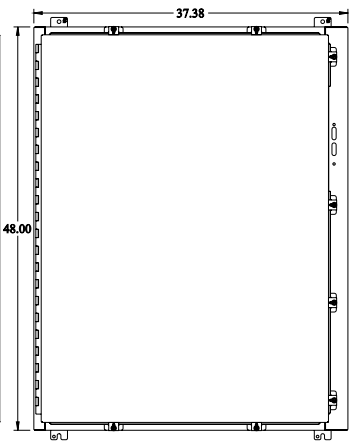

PART No. 1447SN4SSK12
 for more information visit
www.hamfmg.com
 Data subject to change without notice
 Isometric drawing Not to Scale

ISOMETRIC VIEW

TOP VIEW

INNER PANEL

BACK VIEW

SIDE VIEW

FRONT VIEW

SIDE VIEW

BOTTOM VIEW