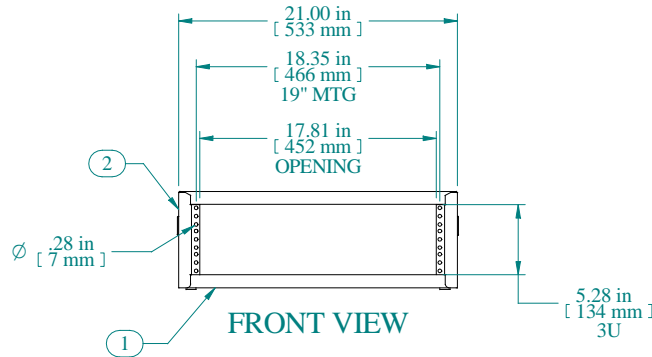

SECTION A-A

TOP VIEW

L.S. VIEW

FRONT VIEW

R.S. VIEW

BOTTOM VIEW

Item Number	Title	Quantity
1	RCBS - BOTTOM	1
2	RCBS - TOP & SIDES	1
3	BLACK PLASTIC HANDLE	2
4	PLUG BUMPER	4

PART NUMBERS

Data subject to change without notice. Isometric drawing not to scale.

**HAMMOND
MANUFACTURING™**

www.hammondmfg.com

PART NO. RCBS1900513