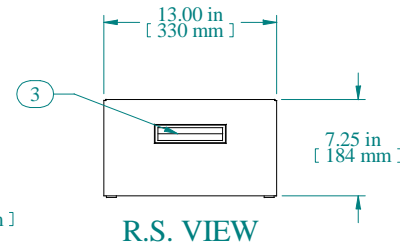

SECTION A-A

TOP VIEW

L.S. VIEW

FRONT VIEW

R.S. VIEW

BOTTOM VIEW

Item Number	Title	Quantity
1	RCBS - BOTTOM	1
2	RCBS - TOP & SIDES	1
3	BLACK PLASTIC HANDLE	2
4	PLUG BUMPER	4

PART NUMBERS

Data subject to change without notice. Isometric drawing not to scale.

**HAMMOND
MANUFACTURING™**

www.hammondmfg.com

PART NO. RCBS1900513