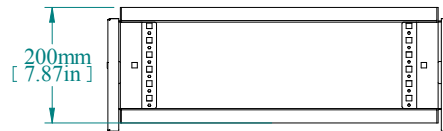

ISOMETRIC VIEW

TOP VIEW

REAR VIEW

L.S. VIEW

FRONT VIEW

PART NUMBERS	
HTCM86	PAINTED TEXTURED GRAY RAL 7035

NOTES
Top Module consists of frame with removable front and rear panels See Hammond Website for Additional Accessories.

Data subject to change without notice. Isometric drawing not to scale.

**HAMMOND
MANUFACTURING™**
www.hammondmfg.com
PART NO. HTCM86