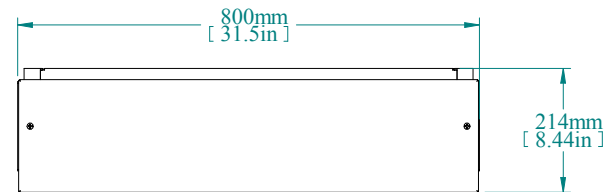

ISOMETRIC VIEW

TOP VIEW

REAR VIEW

L.S. VIEW

FRONT VIEW

PART NUMBERS	
HTCM86	PAINTED TEXTURED GRAY RAL 7035

NOTES
Top Module consists of frame with removable front and rear panels See Hammond Website for Additional Accessories.

Data subject to change without notice. Isometric drawing not to scale.

**HAMMOND
MANUFACTURING™**
www.hammondmfg.com
PART NO. HTCM86