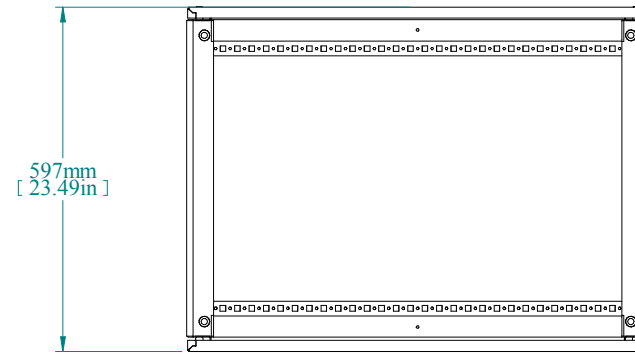

ISOMETRIC VIEW

TOP VIEW

REAR VIEW

L.S. VIEW

FRONT VIEW

PART NUMBERS	
HTCM86	PAINTED TEXTURED GRAY RAL 7035

NOTES
Top Module consists of frame with removable front and rear panels See Hammond Website for Additional Accessories.

Data subject to change without notice. Isometric drawing not to scale.

**HAMMOND
MANUFACTURING™**
www.hammondmfg.com
PART NO. HTCM86