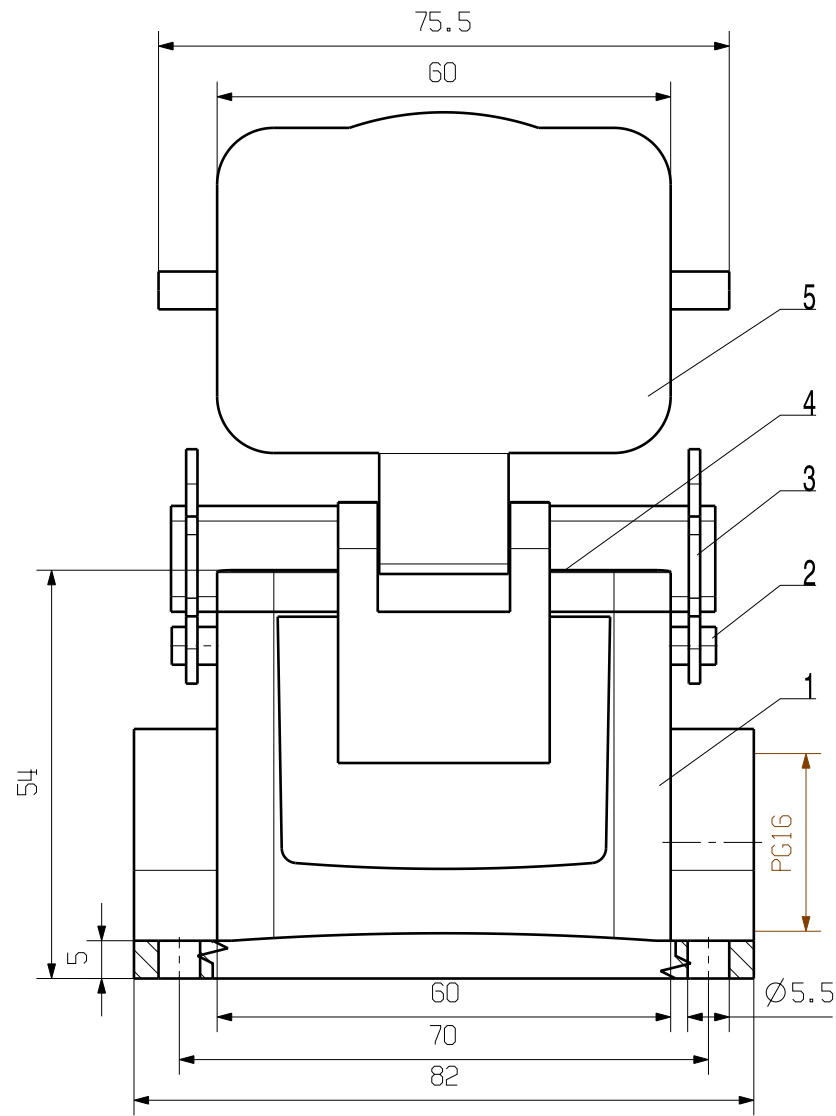

MASSE OHNE TOLERANZ SIND KEINE PRUEFMASSE
 DIMS. WITHOUT TOLERANCE ARE NOT CONTROL DIMS.

5	COVER	ALUMINIUM WITH POWDER COATING
4	SEALING	NBR
3	LOCKING	STAINLESS STEEL
2	LOCKING BOLTS	STAINLESS STEEL
1	BASE HOUSING	ALUMINIUM WITH POWDER COATING
ROHSTOFF-NR. R.PART NO.	TYP PART NAME	WERKSTOFF MATERIAL

CAT.NO.: 1652980000

MAX. NRN./NOS. ?		MODIFICATION		DRAWING NO.		ISSUE NO.	
DRAWN		DATE	NAME		HDC 06B SDLU 1PG16G SOCKELGEHAEUSE BASE HOUSING		
RESPONSIBLE		11.11.2005	LIU_F				
SUPERSEDES:		CHECKED	30.11.2005 ZHANG_T				
SUPERSEDED BY:		APPROVED					
PRODUCT FILE:							