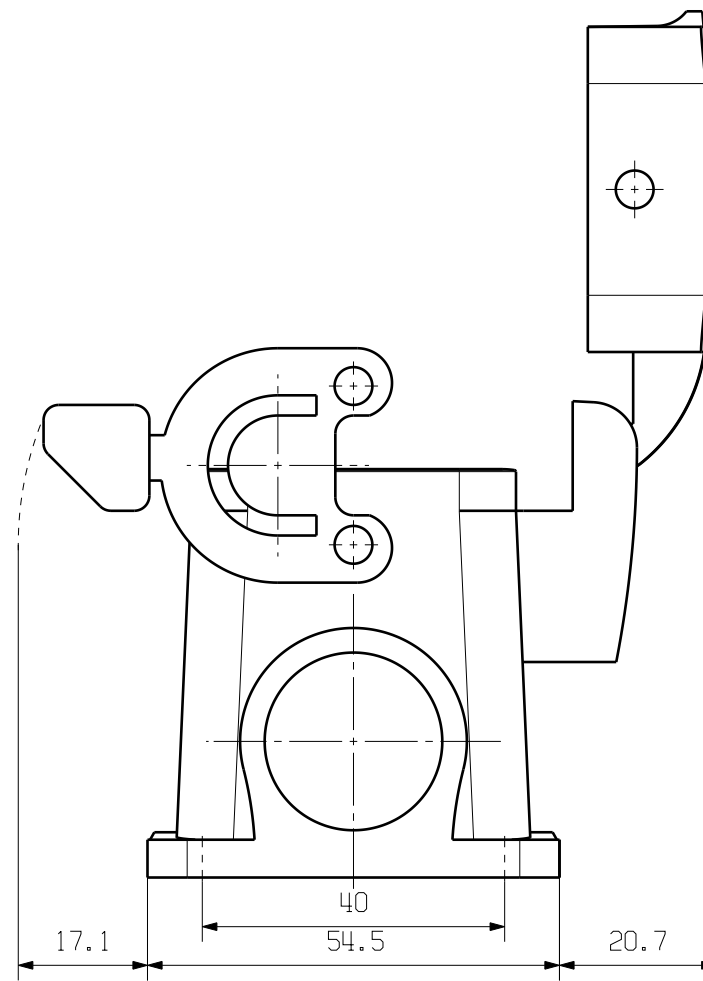

MASSE OHNE TOLERANZ SIND KEINE PRUEFMASSE
 DIMS. WITHOUT TOLERANCE ARE NOT CONTROL DIMS.

5	COVER	ALUMINIUM WITH POWDER COATING
4	SEALING	NBR
3	LOCKING	STAINLESS STEEL
2	LOCKING BOLTS	STAINLESS STEEL
1	BASE HOUSING	ALUMINIUM WITH POWDER COATING
ROHSTOFF-NR. R.PART NO.	TYP PART NAME	WERKSTOFF MATERIAL

CAT.NO.: 1652980000

MAX. NRN./NOS. ?		MODIFICATION		DRAWING NO.		ISSUE NO.	
DRAWN		DATE	NAME		HDC 06B SDLU 1PG16G SOCKELGEHAEUSE BASE HOUSING		
RESPONSIBLE		11.11.2005	LIU_F				
SUPERSEDES:		CHECKED	30.11.2005 ZHANG_T				
SUPERSEDED BY:		APPROVED					
PRODUCT FILE:							