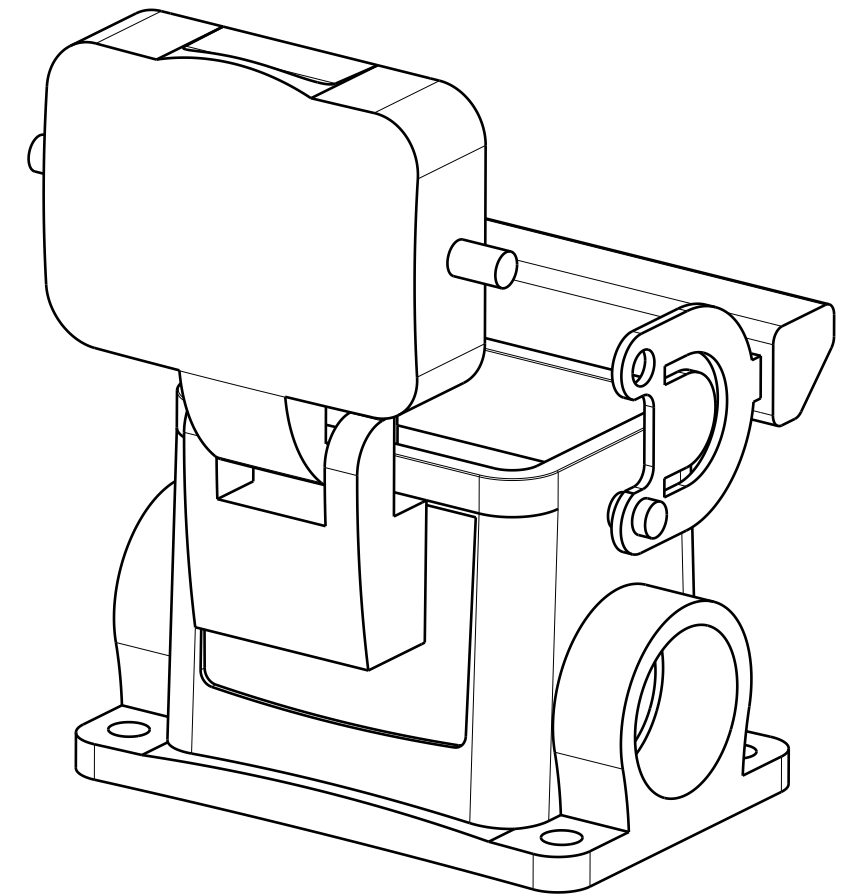

MASSE OHNE TOLERANZ SIND KEINE PRUEFMASSE
 DIMS. WITHOUT TOLERANCE ARE NOT CONTROL DIMS.

5	COVER	ALUMINIUM WITH POWDER COATING
4	SEALING	NBR
3	LOCKING	STAINLESS STEEL
2	LOCKING BOLTS	STAINLESS STEEL
1	BASE HOUSING	ALUMINIUM WITH POWDER COATING
ROHSTOFF-NR. R.PART NO.	TYP PART NAME	WERKSTOFF MATERIAL