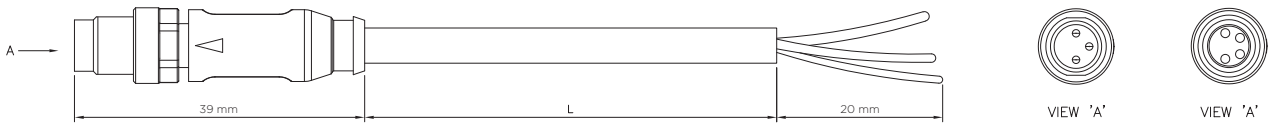

M8 Cable Assemblies

M8 Series Male

TE Part Number	Description	Available In
2273000	M8 x 1.0 Straight plug Pigtail	3 positions PUR or PVC, Lengths: 1.5m / 3.0m / 5.0m / 10.0m
2273002	M8 x 1.0 Straight plug Pigtail	4 positions PUR or PVC, Lengths: 1.5m / 3.0m / 5.0m / 10.0m

TE Part Number	Description	Available In
2273004	M8 x 1.0 Straight plug Pigtail Shielded	3 positions PUR or PVC, Lengths: 1.5m / 3.0m / 5.0m / 10.0m
2273006	M8 x 1.0 Straight plug Pigtail	4 positions PUR or PVC, Lengths: 1.5m / 3.0m / 5.0m / 10.0m

TE Part Number	Description	Available In
2273008	M8 x 1.0 Angled plug Pigtail	3 positions PUR or PVC, Lengths: 1.5m / 3.0m / 5.0m / 10.0m
2273010	M8 x 1.0 Angled plug Pigtail	4 positions PUR or PVC, Lengths: 1.5m / 3.0m / 5.0m / 10.0m