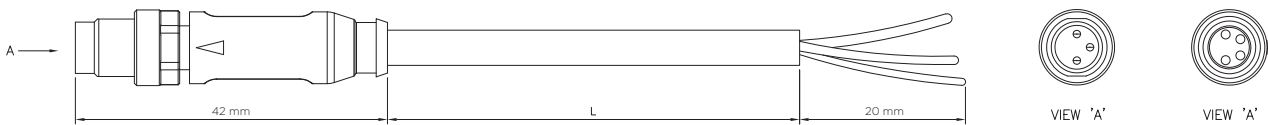

M8 Cable Assemblies

M8 Series Male

TE Part Number	Description	Available In
2273000	M8 x 1.0 Straight plug Pigtail	3 positions PUR or PVC, Lengths: 1.5m / 3.0m / 5.0m / 10.0m
2273002	M8 x 1.0 Straight plug Pigtail	4 positions PUR or PVC, Lengths: 1.5m / 3.0m / 5.0m / 10.0m

TE Part Number	Description	Available In
2273004	M8 x 1.0 Straight plug Pigtail Shielded	3 positions PUR or PVC, Lengths: 1.5m / 3.0m / 5.0m / 10.0m
2273006	M8 x 1.0 Straight plug Pigtail	4 positions PUR or PVC, Lengths: 1.5m / 3.0m / 5.0m / 10.0m

TE Part Number	Description	Available In
2273008	M8 x 1.0 Angled plug Pigtail	3 positions PUR or PVC, Lengths: 1.5m / 3.0m / 5.0m / 10.0m
2273010	M8 x 1.0 Angled plug Pigtail	4 positions PUR or PVC, Lengths: 1.5m / 3.0m / 5.0m / 10.0m