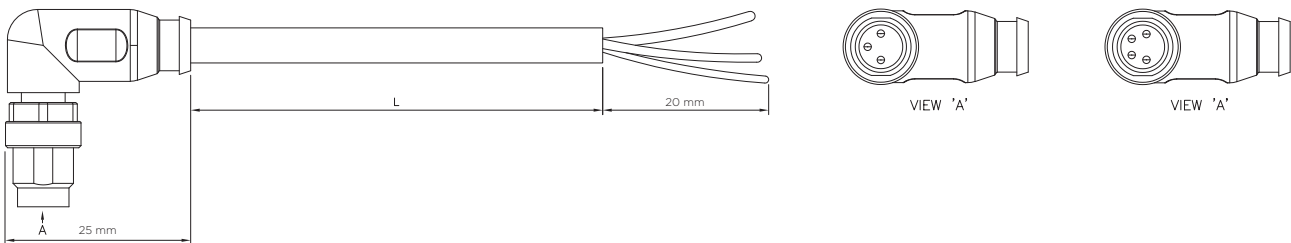

M8 Cable Assemblies

M8 Series Male

TE Part Number	Description	Available In
2273000	M8 x 1.0 Straight plug Pigtail	3 positions PUR or PVC, Lengths: 1.5m / 3.0m / 5.0m / 10.0m
2273002	M8 x 1.0 Straight plug Pigtail	4 positions PUR or PVC, Lengths: 1.5m / 3.0m / 5.0m / 10.0m

TE Part Number	Description	Available In
2273004	M8 x 1.0 Straight plug Pigtail Shielded	3 positions PUR or PVC, Lengths: 1.5m / 3.0m / 5.0m / 10.0m
2273006	M8 x 1.0 Straight plug Pigtail	4 positions PUR or PVC, Lengths: 1.5m / 3.0m / 5.0m / 10.0m

TE Part Number	Description	Available In
2273008	M8 x 1.0 Angled plug Pigtail	3 positions PUR or PVC, Lengths: 1.5m / 3.0m / 5.0m / 10.0m
2273010	M8 x 1.0 Angled plug Pigtail	4 positions PUR or PVC, Lengths: 1.5m / 3.0m / 5.0m / 10.0m

TE Part Number	Description	Available In
2273014	M8 Male Panel Mount Rear	3 positions Panel Mount, Lengths: 0.2m
2273230	M8 Male Panel Mount Rear	4 positions Panel Mount, Length: 0.2m