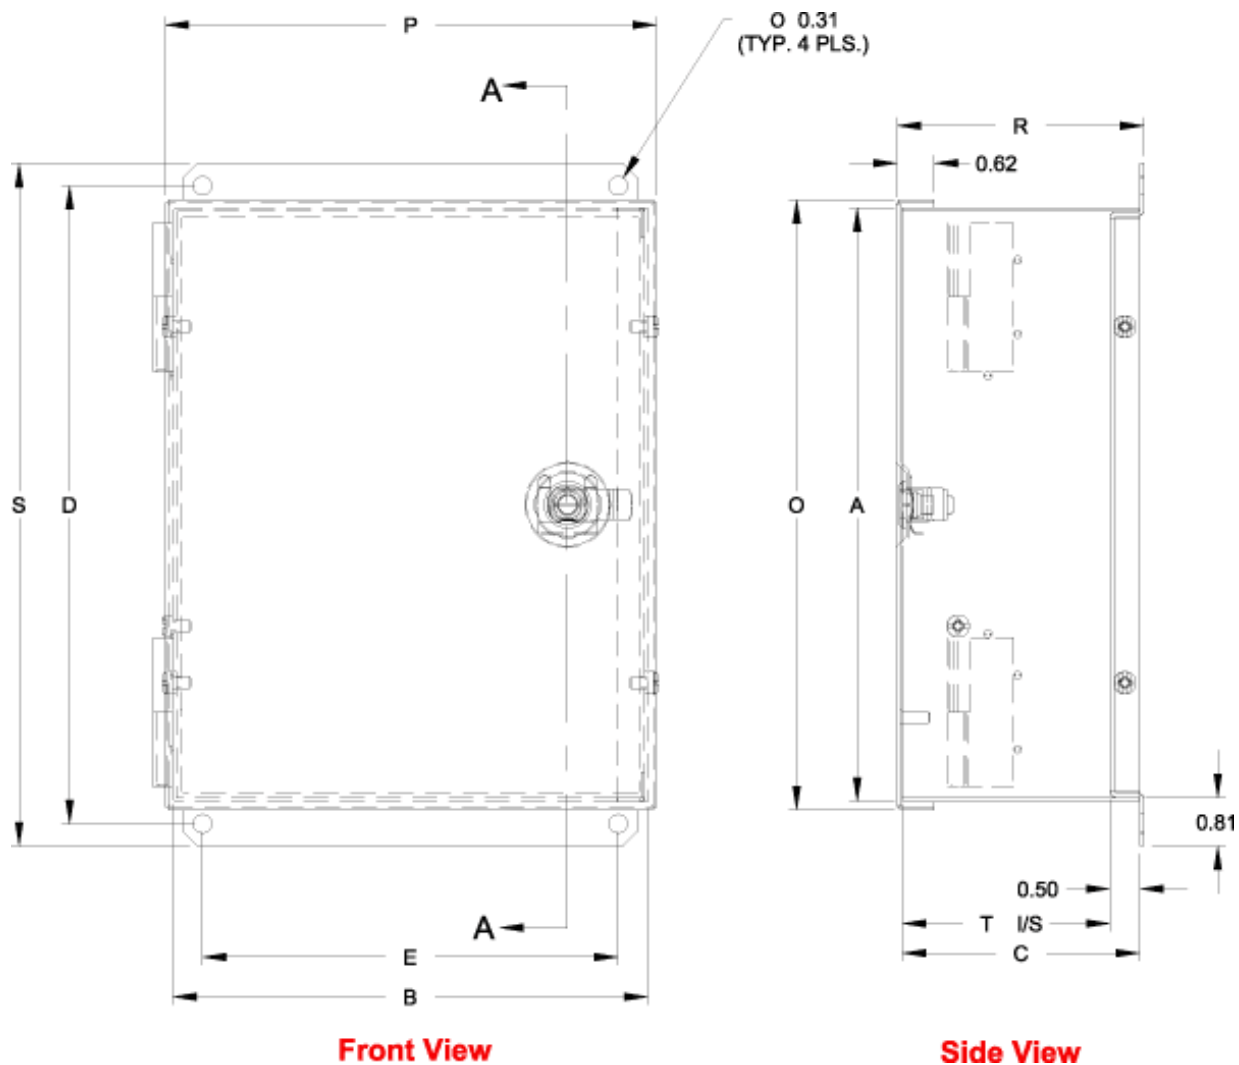

Front View

Side View

Part No.	Wrapper Size	Mounting Centers					Overall Dimensions					Ship Wt. Lbs
		A	B	C	D	E	P	R	S	T	O	
N1WS864	4" Deep	8.00	6.00	4.00	8.75	5.00	6.28	4.16	9.50	3.50	8.28	5
N1WS1084		10.00	8.00	4.00	10.80	7.00	8.28	4.16	11.50	4.00	10.28	7
N1WS12104		12.00	10.00	4.00	12.80	9.00	10.28	4.16	13.50	4.00	12.28	10
N1WS16124		16.00	12.00	4.00	16.80	11.00	12.28	4.16	17.50	4.00	16.28	14
N1WS20164		20.00	16.00	4.00	20.80	15.00	16.28	4.16	21.50	4.00	20.28	20
N1WS24204		24.00	20.00	4.00	24.80	19.00	20.28	4.16	25.50	4.00	24.28	28
N1WS866	6" Deep	8.00	6.00	6.00	8.80	5.00	6.28	6.16	9.50	6.00	8.28	6
N1WS1086		10.00	8.00	6.00	10.80	7.00	8.28	6.16	11.50	6.00	10.28	9
N1WS12106		12.00	10.00	6.00	12.80	9.00	10.28	6.16	13.50	6.00	12.28	11
N1WS16126		16.00	12.00	6.00	16.80	11.00	12.28	6.16	17.50	6.00	16.28	16
N1WS20166		20.00	16.00	6.00	20.80	15.00	16.28	6.16	21.50	6.00	20.28	22
N1WS24206		24.00	20.00	6.00	24.80	19.00	20.28	6.16	25.50	6.00	24.28	31
N1WS868	8" Deep	8.00	6.00	8.00	8.80	5.00	6.28	8.16	9.50	8.00	8.28	7
N1WS1088		10.00	8.00	8.00	10.80	7.00	8.28	8.16	11.50	8.00	10.28	10
N1WS12108		12.00	10.00	8.00	12.80	9.00	10.28	8.16	13.50	8.00	12.28	13
N1WS16128		16.00	12.00	8.00	16.80	11.00	12.28	8.16	17.50	8.00	16.28	18
N1WS20168		20.00	16.00	8.00	20.80	15.00	16.28	8.16	21.50	8.00	20.28	26
N1WS24208		24.00	20.00	8.00	24.80	19.00	20.28	8.16	25.50	8.00	24.28	34

Data subject to change without notice