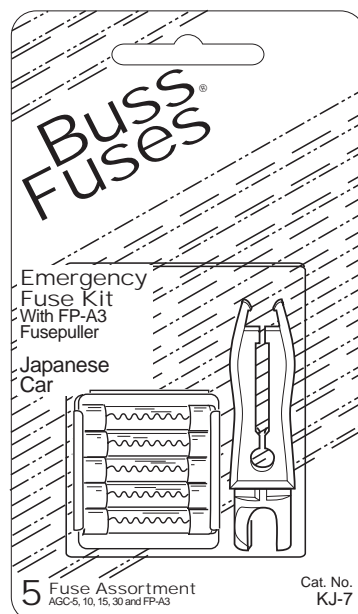

UPC Code: 51712 15147

Emergency Fuse Kits With Fusepuller

KG-7 German Type

CATALOG SYMBOL: KG-7

Contents: GBC-5, 8(2), 16, 25 and FP-A3 Fusepuller

Five Fuses per Pack.
Ten Cards per Shelf Carton.

Card Size: 2-3/4" x 5-1/2"

Shelf Carton Size:
6-5/16" x 2-13/16" x 6-1/8"

Shelf Carton Volume: 0.063 cu. ft.

Shelf Carton Weight: 0.99 lbs.

120 Cards per Master Carton.

Master Carton Size:
19" x 12-7/8" x 5-3/4"

Master Carton Volume: 0.814 cu. ft.

Master Carton Weight: 13.13 lbs.

UPC Code: 51712 15148

KJ-7 Japanese Car

CATALOG SYMBOL: KJ-7

Contents: AGC-5, 10, 15, 20, 30 and FP-A3 Fusepuller

Five Fuses per Pack.
Ten Cards per Shelf Carton.

Card Size: 2-3/4" x 5-1/2"