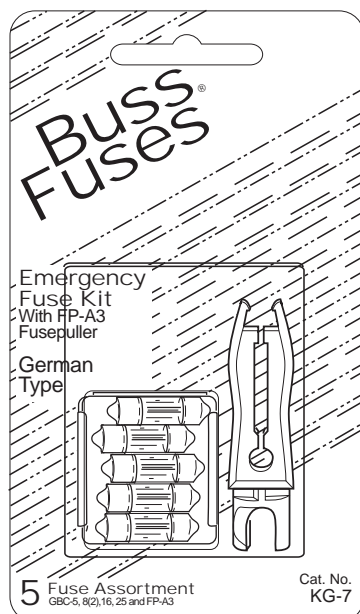

UPC Code: 51712 15108

KB-7 British Car

CATALOG SYMBOL: KB-7

Contents: AGC-7-1/2, 15, 20, 25, & 30 and FPA3 Fusepuller

Five Fuses per Pack.
Five Cards per Shelf Carton.

Card Size: 2-3/4" x 5-1/2"

Shelf Carton Size:
4-1/2" x 2-13/16" x 6-1/8"

Shelf Carton Volume: 0.045 cu. ft.
Shelf Carton Weight: 0.56 lbs.

120 Cards per Master Carton.

Master Carton Size:
18-7/8" x 9-1/4" x 11-1/2"

Master Carton Volume: 1.162 cu. ft.
Master Carton Weight: 14.69 lbs.

UPC Code: 51712 15147

Emergency Fuse Kits With Fusepuller

KG-7 German Type

CATALOG SYMBOL: KG-7

Contents: GBC-5, 8(2), 16, 25 and FP-A3 Fusepuller

Five Fuses per Pack.
Ten Cards per Shelf Carton.

Card Size: 2-3/4" x 5-1/2"