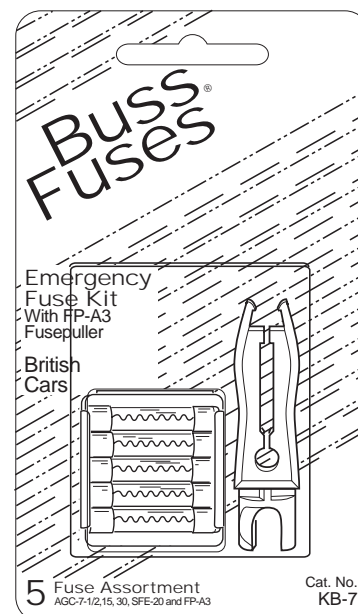

Emergency Fuse Kits With Fusepuller

AT-7 Blade Type

CATALOG SYMBOL: AT-7

Contents: ATC-5, 10, 15, 20, 25, 30 and FP-A3 Fusepuller

Six Fuses per Pack.
Ten Cards per Shelf Carton.

Card Size: 2-3/4" x 5-1/2"

Shelf Carton Size:
6-5/16" x 2-13/16" x 6-1/8"

UPC Code: 51712 15107

EK-7 American Car

CATALOG SYMBOL: EK-7

Contents: AGC-5, 15 & 30; SFE-9, 14 & 20 and FPA3 Fusepuller

Six Fuses per Pack.
Ten Cards per Shelf Carton.

Card Size: 2-3/4" x 5-1/2"

Shelf Carton Size:
6-5/16" x 2-13/16" x 6-1/8"

Shelf Carton Volume: 0.063 cu. ft.
Shelf Carton Weight: 0.99 lbs.

120 Cards per Master Carton.

Master Carton Size:
19" x 12-7/8" x 5-3/4"

Master Carton Volume: 0.814 cu. ft.
Master Carton Weight: 13.13 lbs.

UPC Code: 51712 15108

KB-7 British Car

CATALOG SYMBOL: KB-7

Contents: AGC-7-1/2, 15, 20, 25, & 30 and FPA3 Fusepuller

Five Fuses per Pack.
Five Cards per Shelf Carton.

Card Size: 2-3/4" x 5-1/2"

Shelf Carton Size:
4-1/2" x 2-13/16" x 6-1/8"