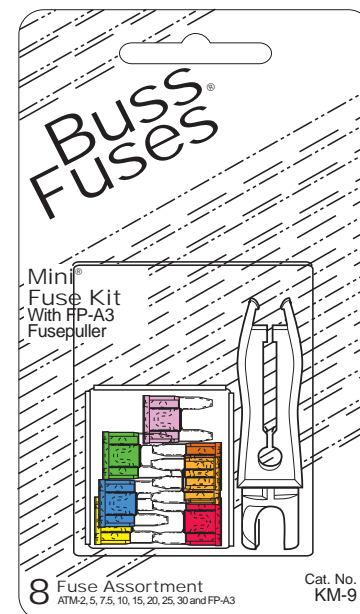

Master Carton Weight: 13.13 lbs.

UPC Code: 51712 15148

KJ-7 Japanese Car

CATALOG SYMBOL: KJ-7

Contents: AGC-5, 10, 15, 20, 30 and FP-A3 Fusepuller

Five Fuses per Pack.
Ten Cards per Shelf Carton.

Card Size: 2-3/4" x 5-1/2"

Shelf Carton Size:
6-5/16" x 2-13/16" x 6-1/8"

Shelf Carton Volume: 0.063 cu. ft.

Shelf Carton Weight: 0.99 lbs.

120 Cards per Master Carton.

Master Carton Size:
19" x 12-7/8" x 5-3/4"

Master Carton Volume: 0.814 cu. ft.

Master Carton Weight: 13.13 lbs.

UPC Code: 51712 15149

KM-9 MINI® Fuse Kit

CATALOG SYMBOL: KM-9

Contents: ATM-2, 5, 7-1/2, 10, 15, 20, 25, 30 and FP-A3 Fusepuller

Five Fuses per Pack.
Ten Cards per Shelf Carton.