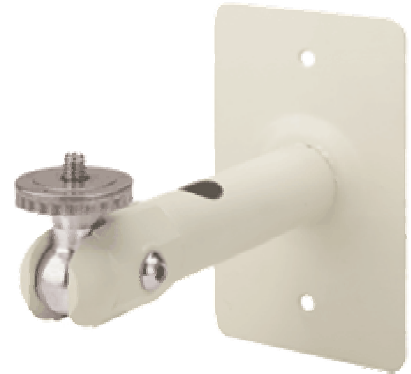

Vises, Work Holding Tools

PanaPress. Mini Arbor Press

Mobile Electronics Mounts

InDash Custom Dash Mounts

iPod-iPhone Holders-Mounts

Smartphone Accessories

Smartphone Screen Protectors

CCTV, Security Camera Mounts

Audio/Video Mounts

Click on any of the above images to find out more about the products pictured.

Model: 899-06W Pass Thru J-Box Standard Mount (Cream)

- Hollow aluminum shaft [1.0" (25.4mm) outside diameter; 0.875" (22.2mm) inside diameter] with slot for cable pass thru
- Round pass thru hole is 0.625" (15.9mm) in diameter
- 1/4-20 mounting stud with locking
- Fully adjustable at the camera (210° Tilt, 360° Turn & 360° Rotation)
- Integral J-Box mounting plate
- Knob and tamper-resistant set-screw adjusting options included
- 6" (152.4mm) overall length (from base to top of locking)