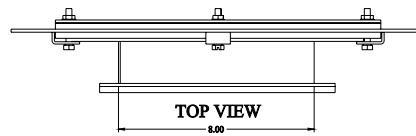

PART No. 1487EV1

for more information visit
www.hammfg.com

Data subject to change without notice

Isometric drawing Not to Scale

ISOMETRIC VIEW

TOP VIEW
2.00

BACK VIEW

SIDE VIEW
2.00

FRONT VIEW

SIDE VIEW

BOTTOM VIEW