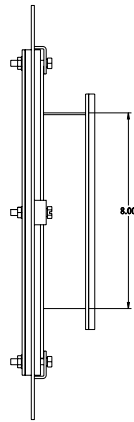

PART No. 1487EV1

for more information visit
www.hammfg.com

Data subject to change without notice

Isometric drawing Not to Scale

ISOMETRIC VIEW

TOP VIEW
2.00

BACK VIEW

SIDE VIEW
2.00

FRONT VIEW

SIDE VIEW

BOTTOM VIEW